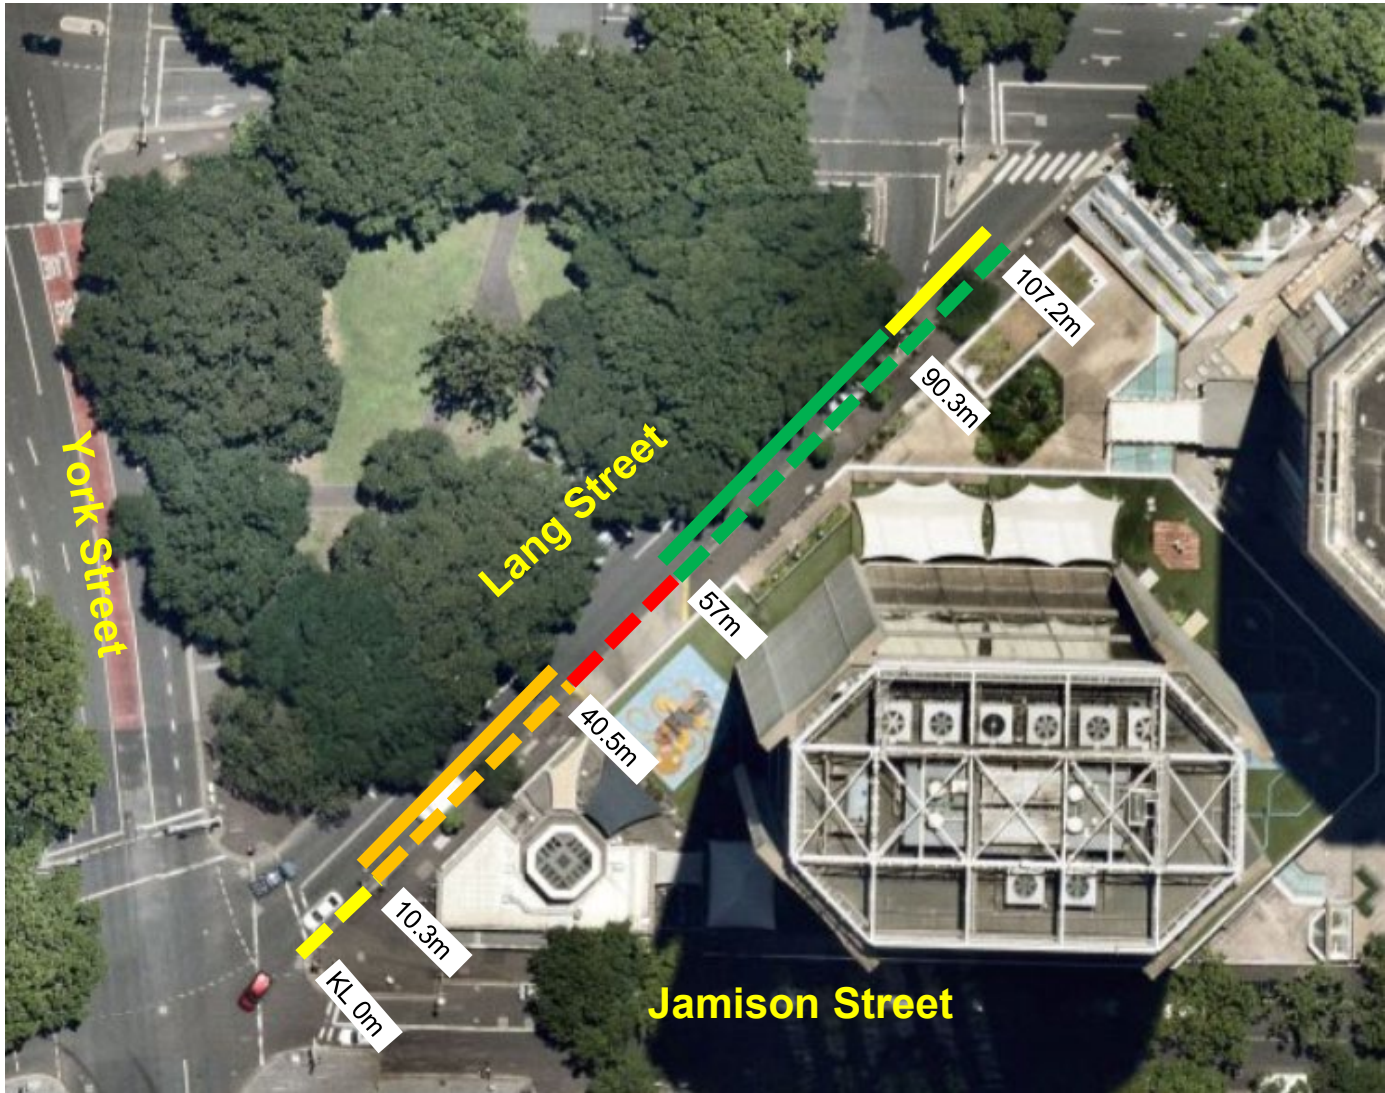

## Lang Street, Sydney

### Proposed parking changes

#### Existing

-  No Stopping
-  No Parking
-  No Stopping 7-10am 3-7pm Mon-Fri  
No Parking Coaches Excepted 15 Minute Limit  
Other Times
-  No Stopping 7-10am Mon-Fri  
Loading Zone Ticket 10am-6pm Mon-Fri 6am-10am Sat  
4P Ticket 6pm-Midnight Mon-Fri  
10am-10pm Sat  
8am-10pm Sun & Public Holidays

#### Proposed

-  No Parking Coaches Excepted 15 Minute Limit
-  Loading Zone Ticket 6am-6pm Mon-Fri 6am-10am Sat  
4P Ticket 6pm-Midnight Mon-Fri  
10am-10pm Sat  
8am-10pm Sun & Public Holidays
-  No Stopping